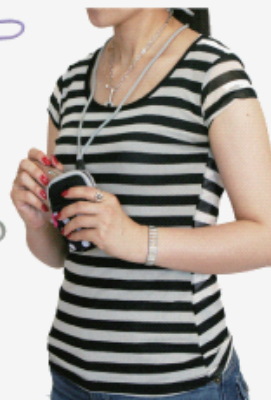

# CAMERA CASE

This case comes with color matching neck and wrist straps. Playful color exchanges are a must with them!

## CAMERA CASE

The Camera  case made from Honeycomb mesh and shock resistant materials protect your precious camera from shock.

Using a neck strap, you will never accidentally leave your camera anywhere. Memory card pocket inside. Cell phone can be also stored.

With inside pocket.

This case can be attached to your belt.

PINK ELEPHANT  
CAMERA CASE  
1,700 JPY (tax included)

Material: Main body/SBR(Synthetic rubber), Nylon, Polyester, EVA  
Size:900X520X20mm suitable size for compact camera